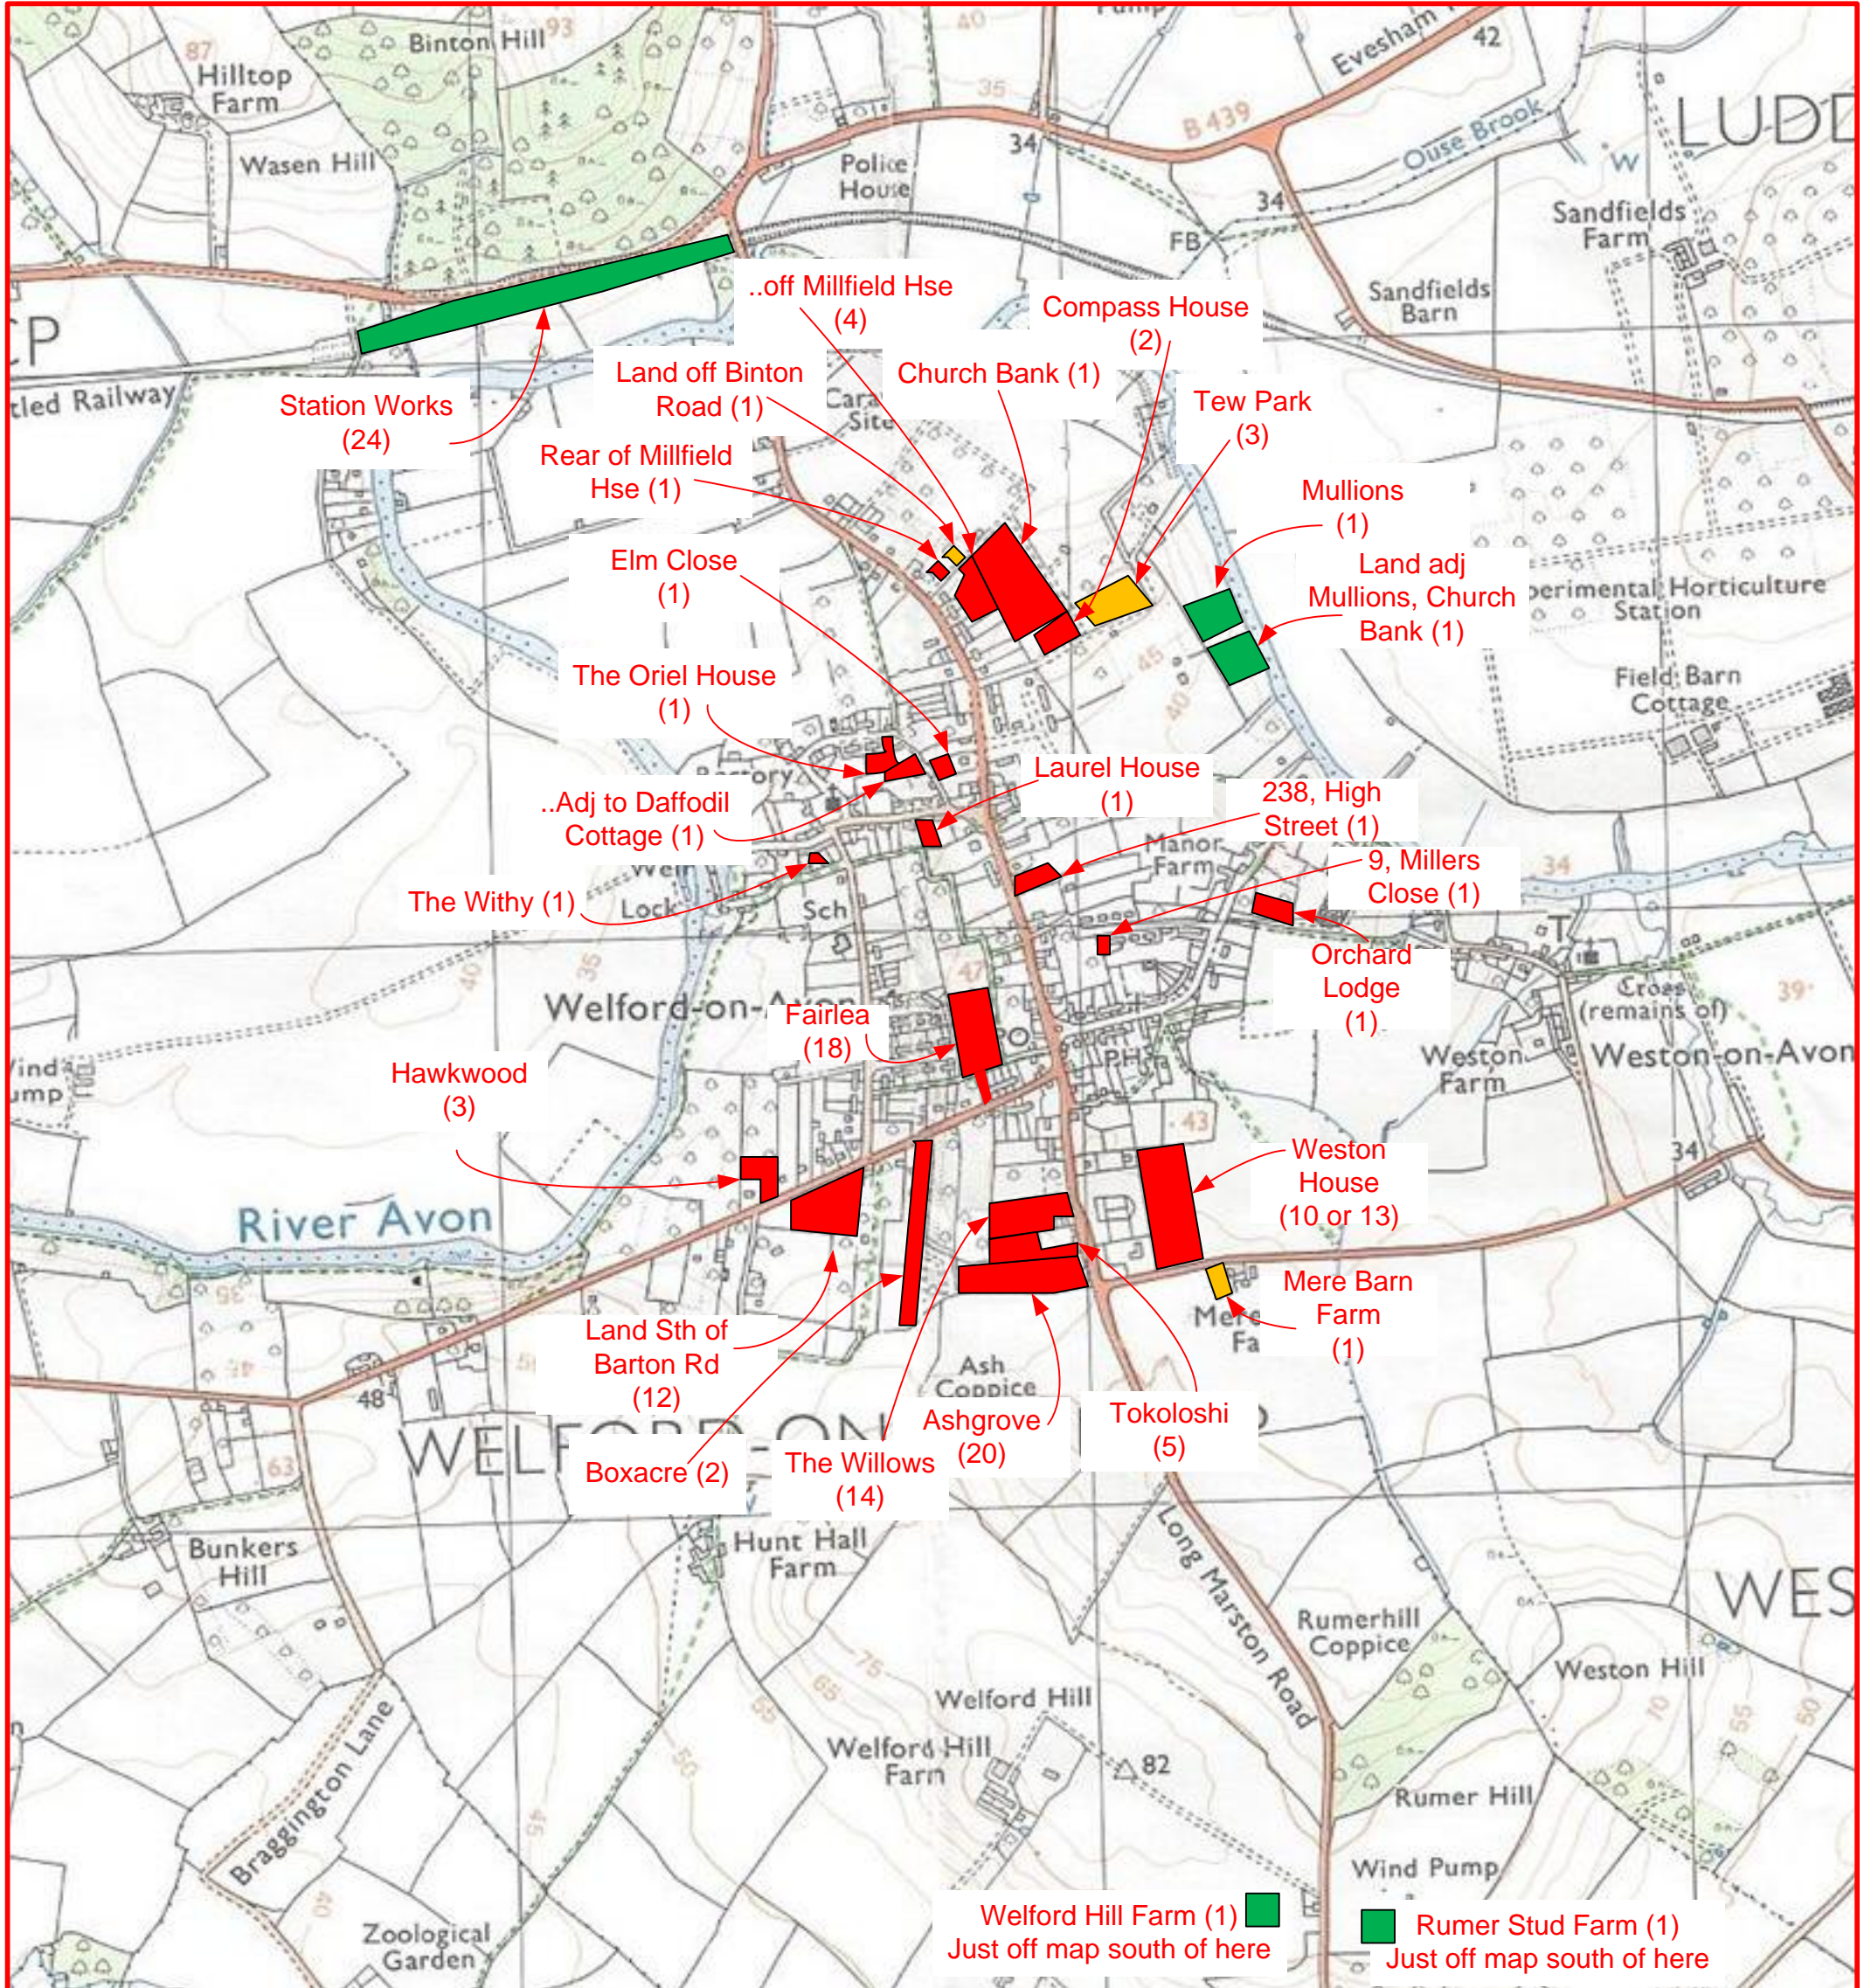

Welford-on-Avon

Planning applications and development sizes

Planning applications granted within Built up area boundary = 100 or 103 depending on Weston House

Applications next to Built up Area Boundary = 4

Applications outside the Built up Area Boundary = 28

Summary

Inside BUAB	=	100	103
Adj to BUAB	=	4	
Outside BUAB	=	28	
Total	=	132	135