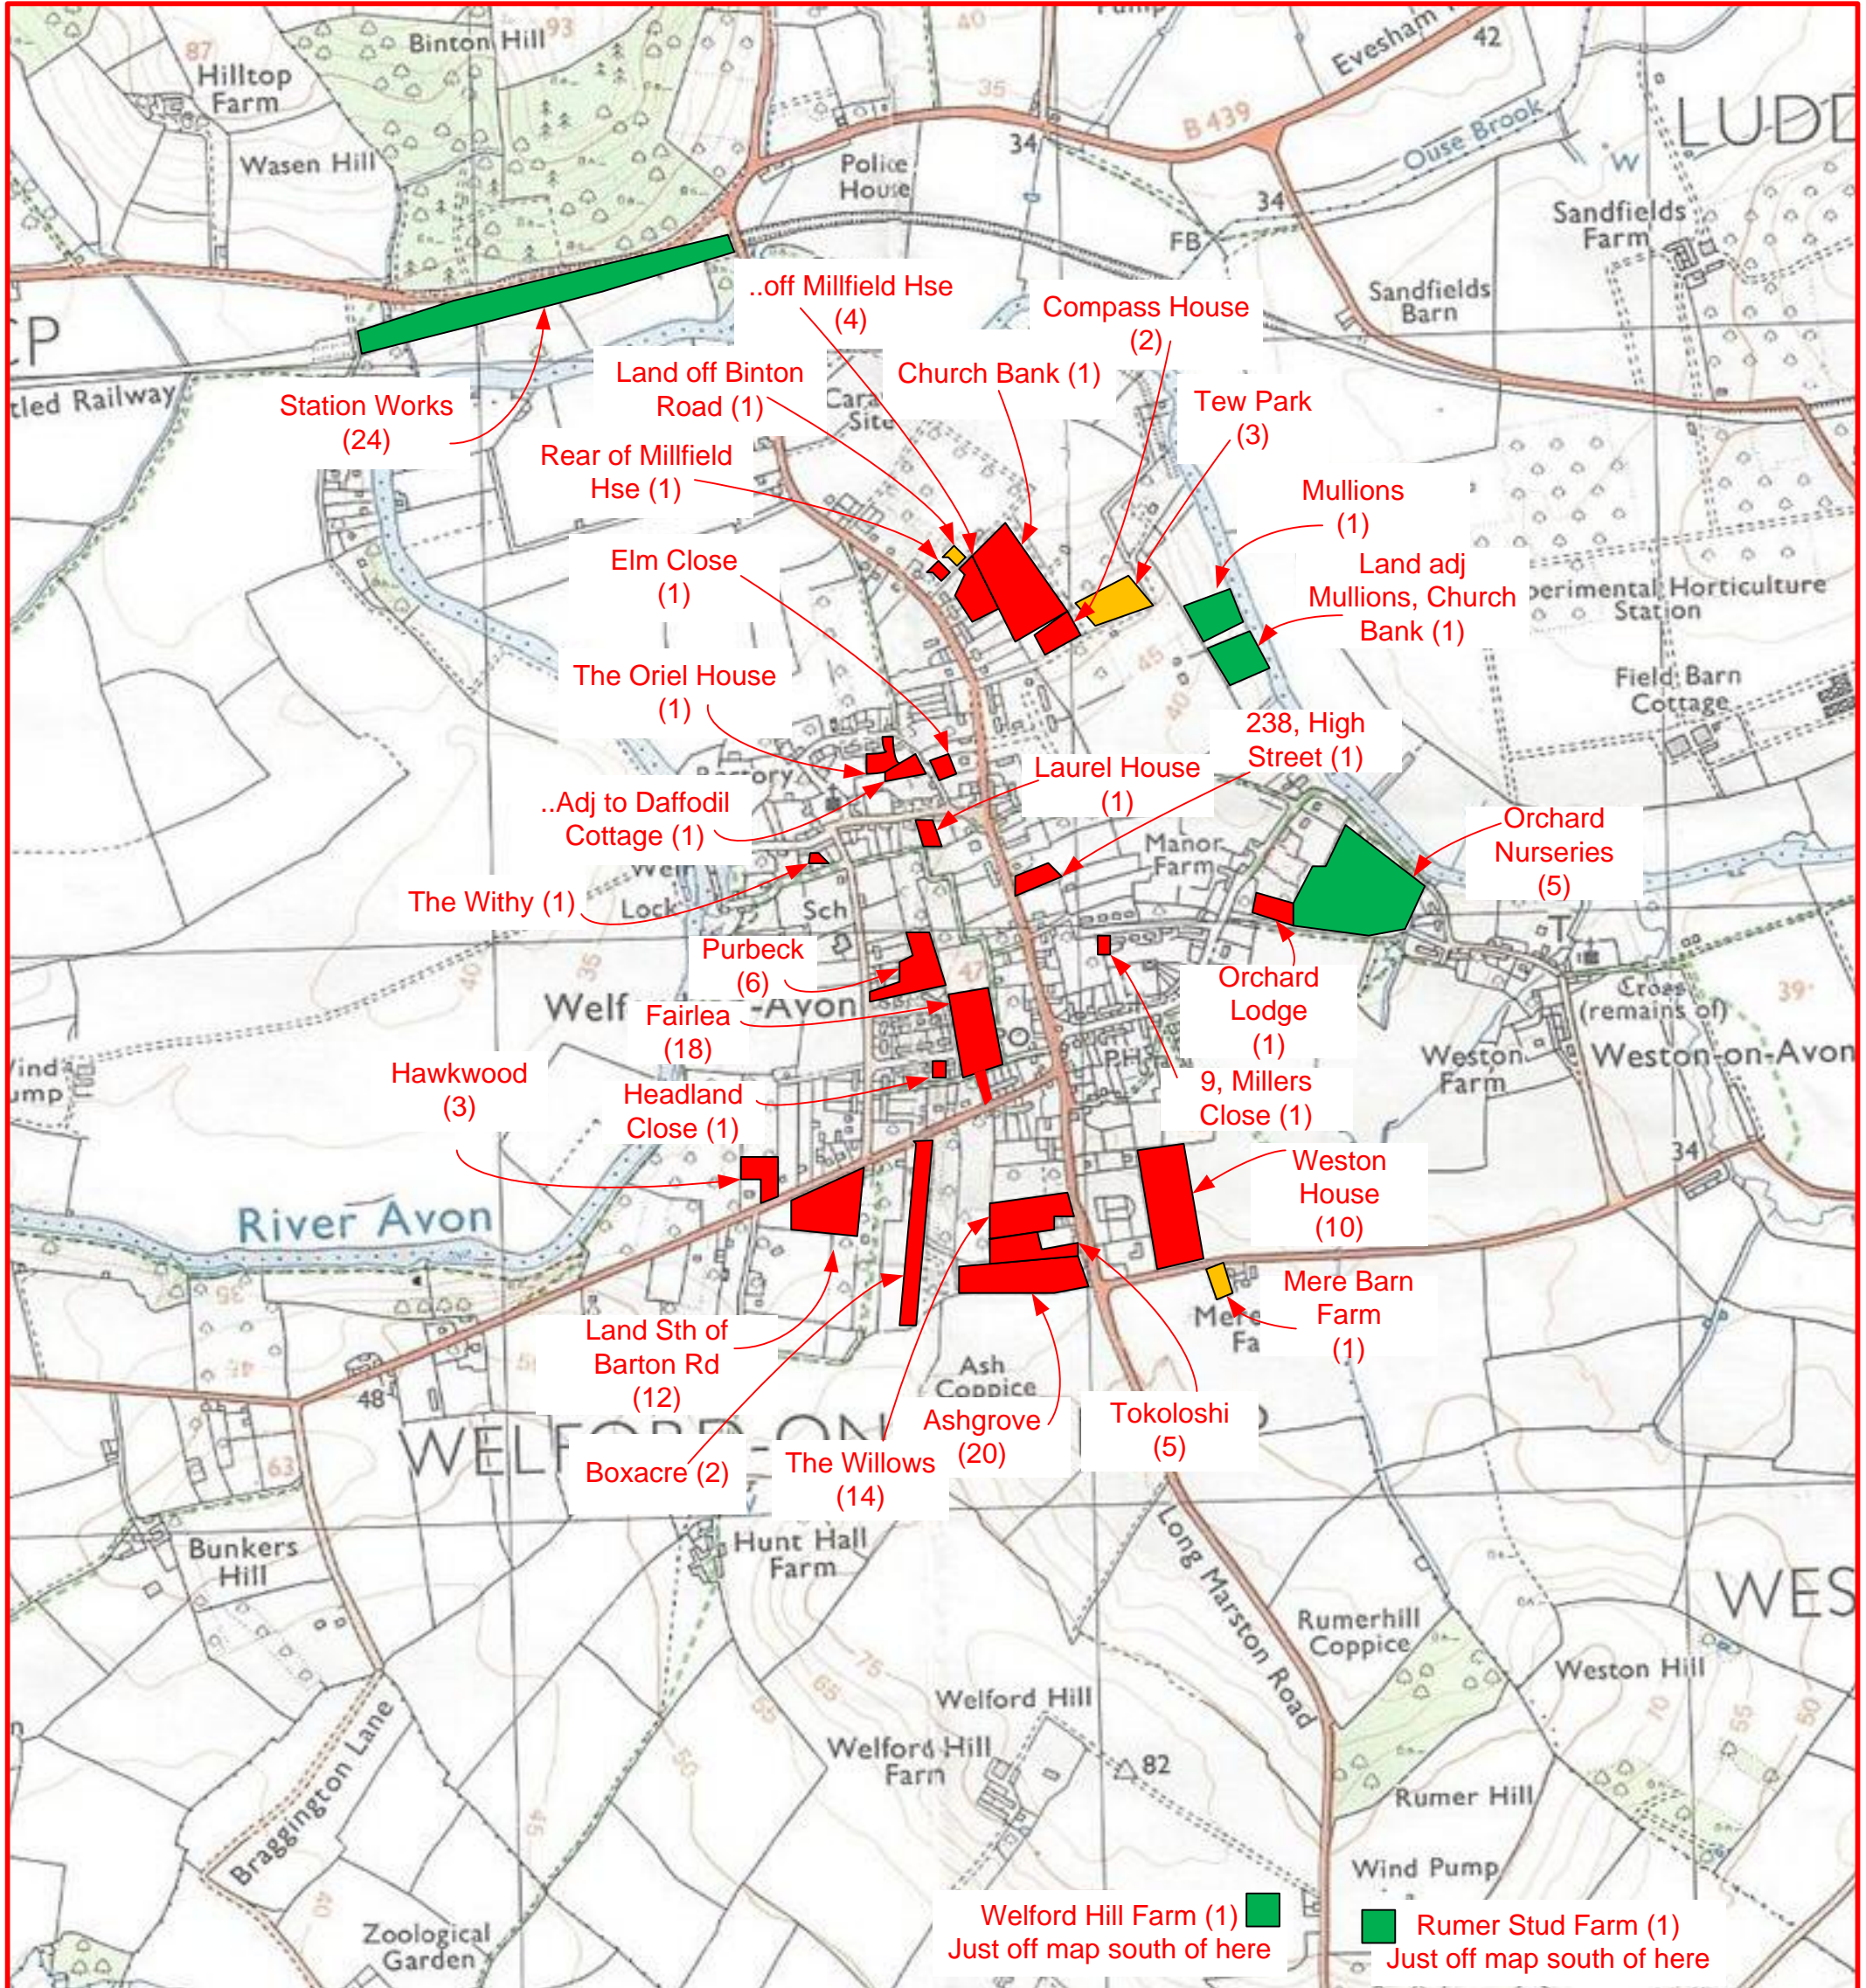

Welford-on-Avon Parish Council Planning applications and development sizes

Rainbow Nurseries (opposite Station Rd)
8 Gypsy placements (not counted)

Planning applications granted within Built up area boundary = 107

Applications next to Built up Area Boundary = 5

Applications outside the Built up Area Boundary = 33

Summary

Inside BUAB	=	107
Adj to BUAB	=	5
Outside BUAB	=	33
Total	=	145